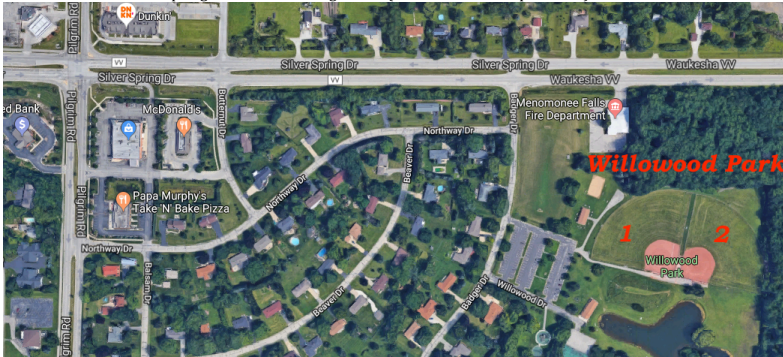

Oakwood Park, [Dennis Droese Dr, Menomonee Falls](#)

Located just South of Good Hope Rd, between Pilgrim Rd & Lilly Rd

Willowood Park, [W151 N5476 Badger Dr, Menomonee Falls](#)

Located South of Silver Spring Dr and East of Pilgrim Rd (behind the Fire Department)

Armory Park: [W239 N5730 Maple Ave, Sussex](#)

Located North of Lisbon Rd, access Armory Dr from Maple Ave (park in farthest parking lot for field 3)